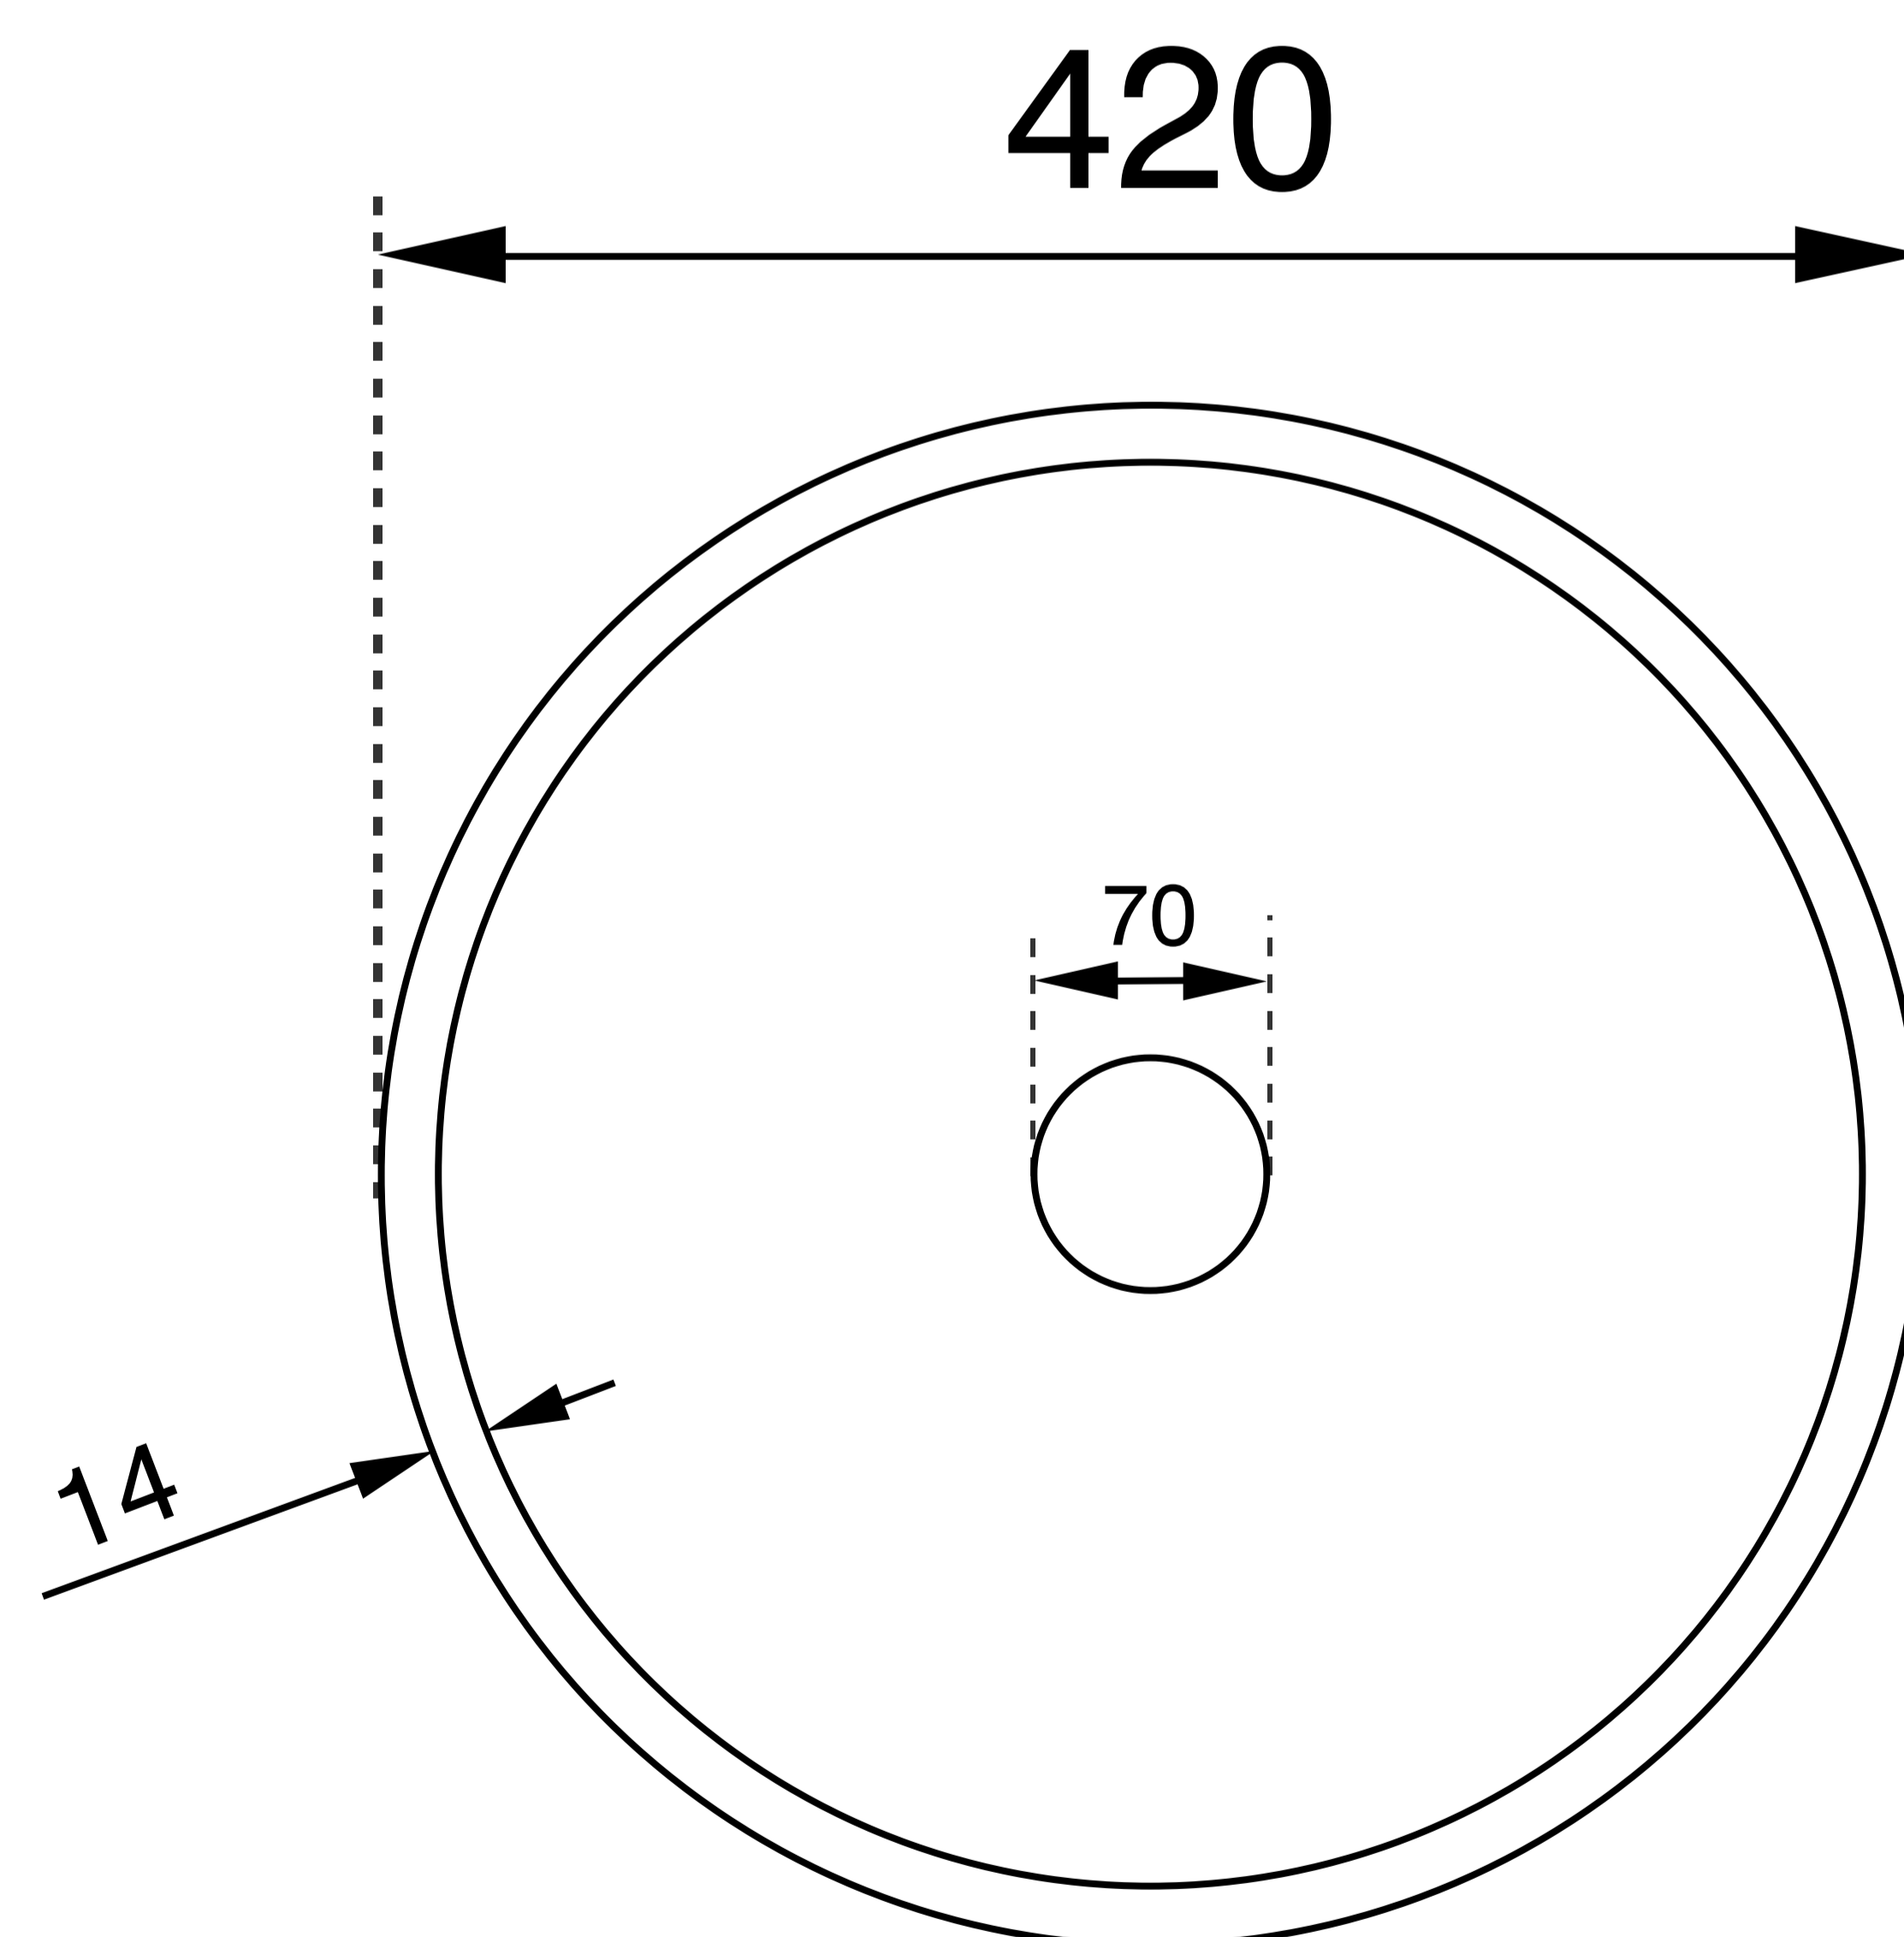

Carrara Marble Basin

Product Code : 9241

Technical Drawing

All dimension are in **mm**