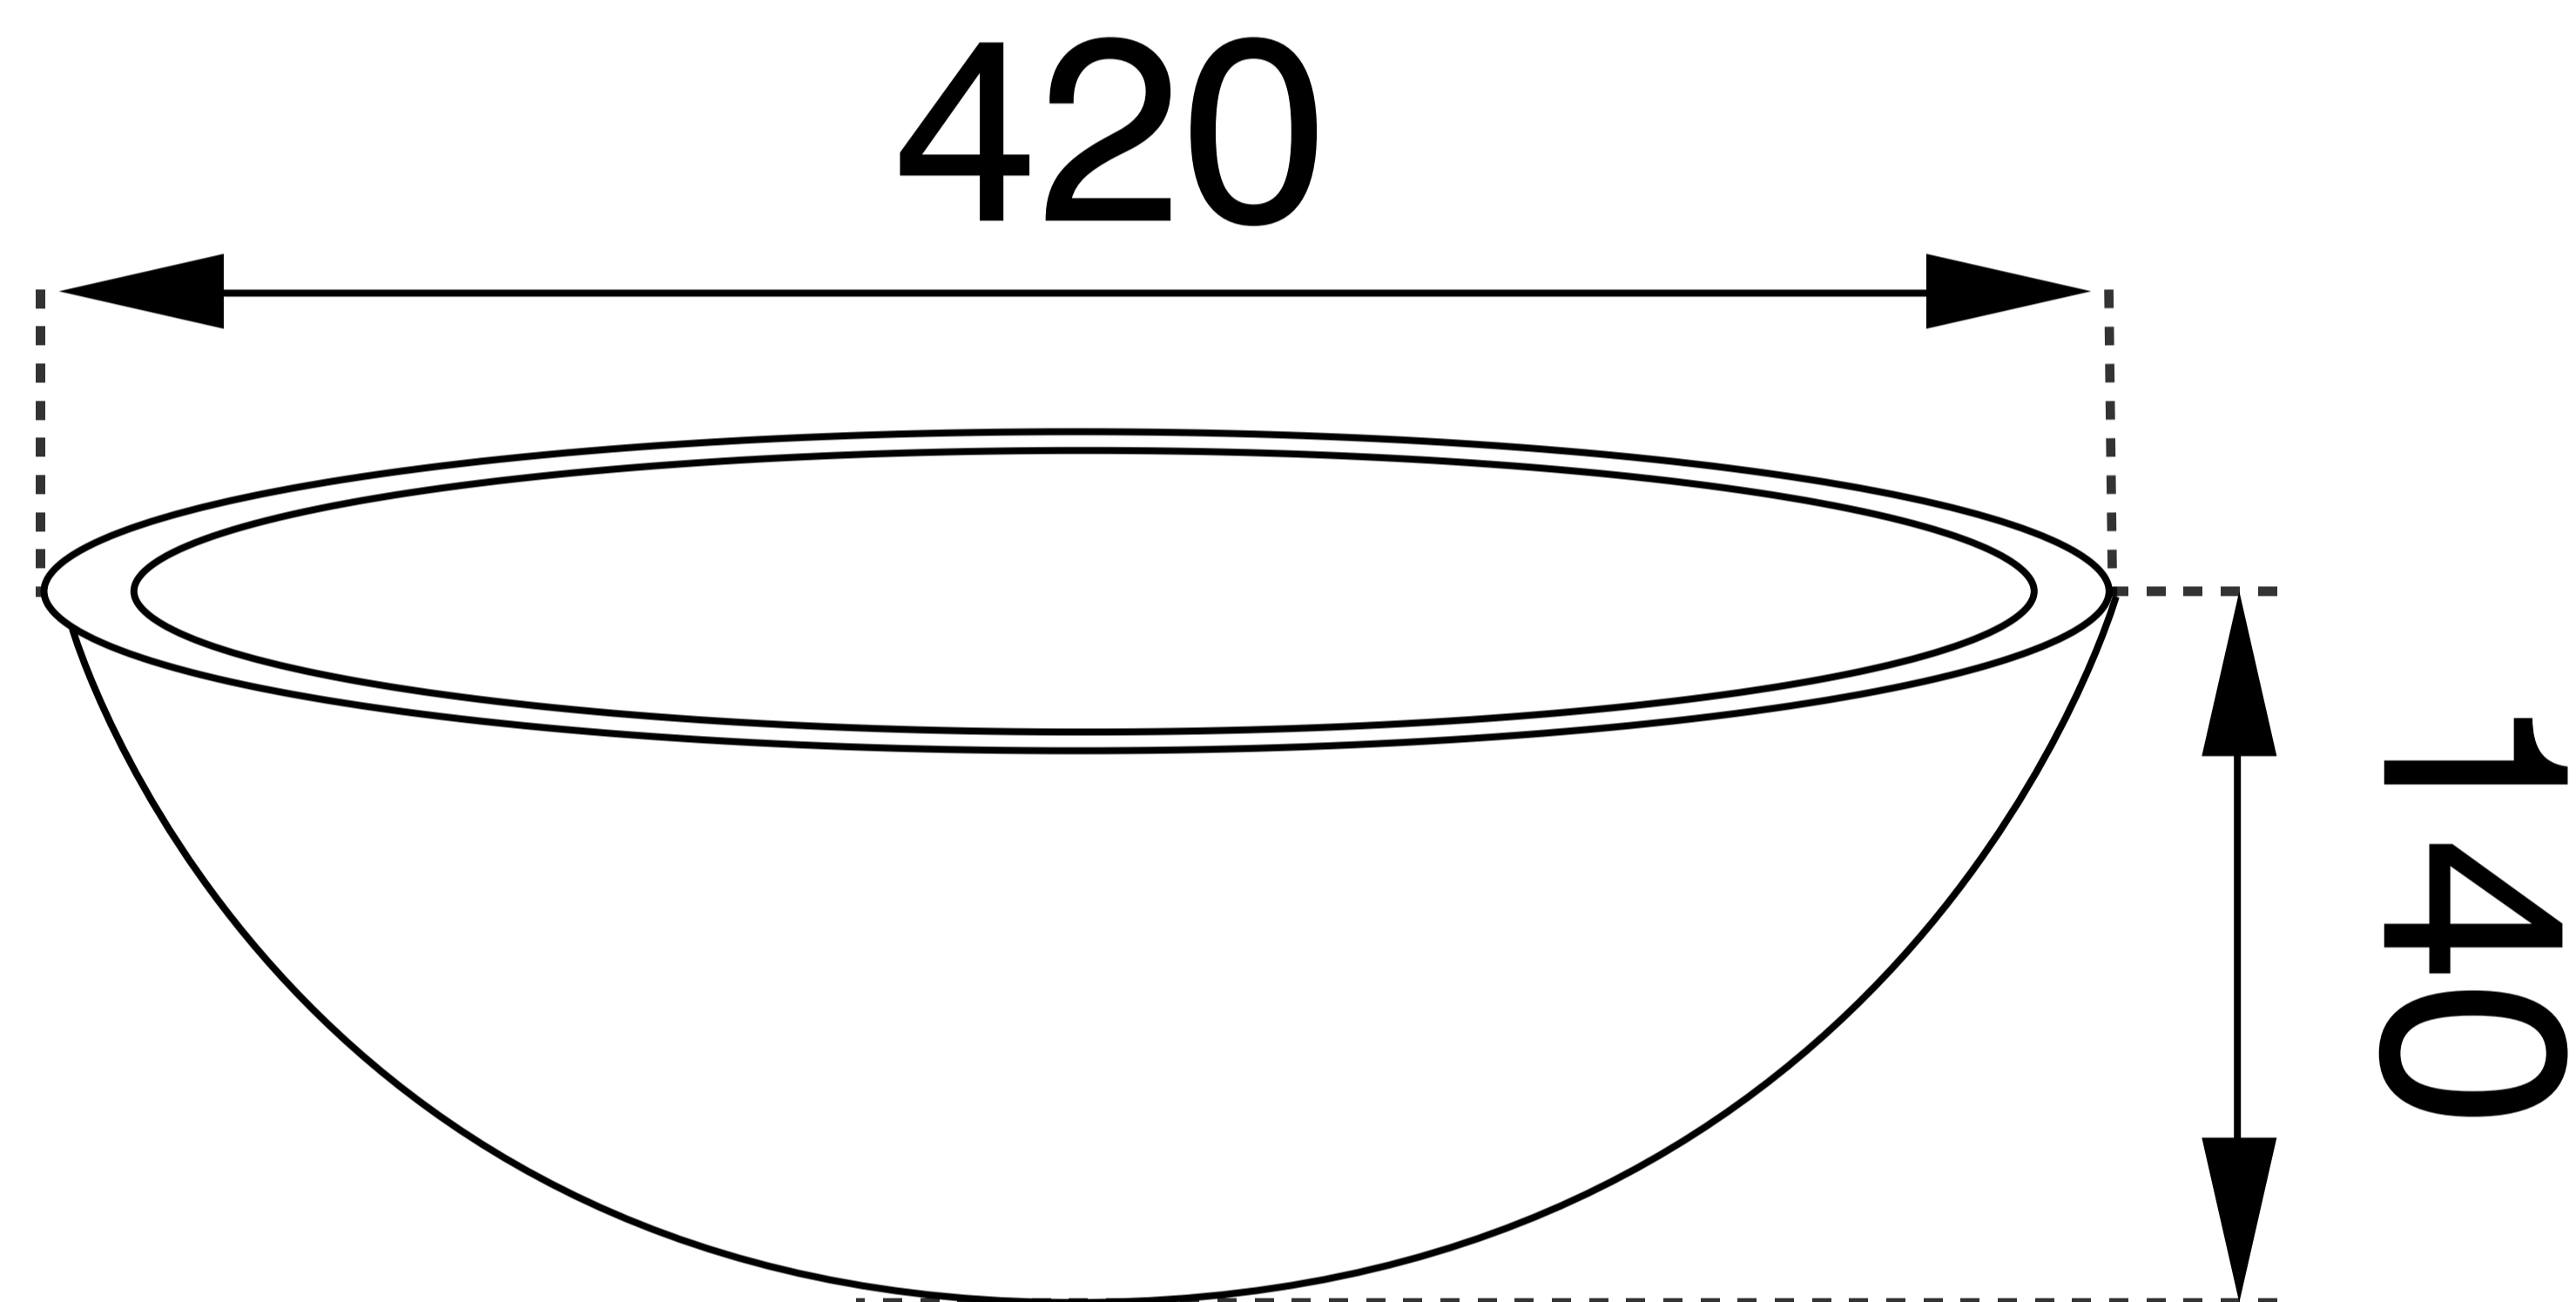

Carrara Marble Basin

Product Code : 9241

Technical Drawing

All dimension are in **mm**